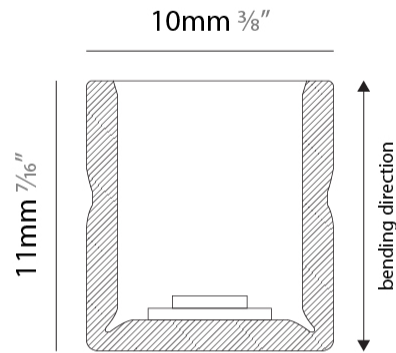

FLEXLITE WAVE SURFACE

E12W0008-

base number Color
Temperature

1. To build a product code in our configurator select the specify button on the base model # product page
2. To build a manual product code on this datasheet choose from the options listed below in blue font and add the suffix to the base model #

GENERAL

Series: Flexlite
Subseries: Flexlite Wave
Brand: Unonovesette
Division: Exterior
Mounting Type: Surface
Mounting Location: Wall
Subcategory: Wall Effect

PHYSICAL

Shape: Abstract
Length (mm): 1000
Length (in): 39 ³/₈
Width (mm): 10
Width (in): 0 ⁷/₈
Height (mm): 11
Height (in): 0 ⁷/₁₆
Light Distribution: Omnidirectional
Diffuser: Polyurethane - Opal
Fixture Finish: WHI
Fixture Material: PVC / Polyurethane
Cable Details: Neoprene 300mm 2x0.5 mm2
Upon Request: Custom length - maximum of 5 meters

ELECTRICAL

Lamp Type: LED
Input Wattage (W): 13.57/m
Total Output Wattage (W): 11.21/m
Dimming: Non-Dimmable / 0-10V Dimming
Driver Included: No
Driver Location: Remote
Driver Type: Constant Voltage - Universal
Driver Class: Class 2
Input Voltage (V): 120 - 277
Output Voltage (V): 24

LED

Color Temperature (°K): 2700 / 3050 / 4250 / 5100
Max. Delivered Lumen (lm): 420 (3050K)
CRI: >85 CRI
Lamp Life (hrs): 100000
Upon Request: Dim to Warm

OPTICAL

Optic°: 120° Diffused light

RATINGS AND CERTIFICATIONS

Certified By: Certified for North American Standards
IP rating: IP68 (for permanent submersion 5m)