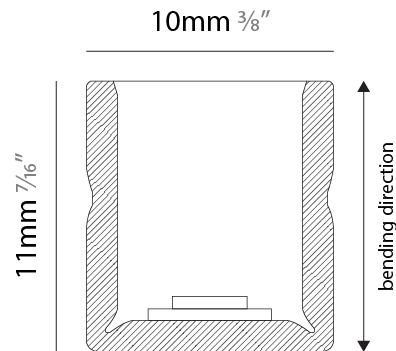

E12W0007-

base number _____
Color _____
Temperature _____

1. To build a product code in our configurator select the specify button on the base model # product page
2. To build a manual product code on this datasheet choose from the options listed below in blue font and add the suffix to the base model #

GENERAL

Series: Flexlite
Subseries: Flexlite Wave
Brand: Unonovesette
Division: Exterior
Mounting Type: Surface
Mounting Location: Wall
Subcategory: Wall Effect

PHYSICAL

Shape: Abstract
Length (mm): 1000
Length (in): 39 ³/₈
Width (mm): 10
Width (in): 0 ³/₈
Height (mm): 11
Height (in): 0 ⁷/₁₆
Light Distribution: Omnidirectional
Diffuser: Polyurethane - Opal
Fixture Finish: WHI
Fixture Material: PVC / Polyurethane
Cable Details: Neoprene 300mm 2x0.5 mm2
Upon Request: Custom length - maximum of 5 meters

ELECTRICAL

Lamp Type: LED
Input Wattage (W): 13.57/m
Total Output Wattage (W): 11.21/m
Dimming: Non-Dimmable / 0-10V Dimming
Driver Included: No
Driver Location: Remote
Driver Type: Constant Voltage - Universal
Driver Class: Class 2
Input Voltage (V): 120 - 277
Output Voltage (V): 24

LED

Color Temperature (°K): 2700 / 3050 / 4250 / 5100
Max. Delivered Lumen (lm): 420 (3050K)
CRI: >85 CRI
Lamp Life (hrs): 100000
Upon Request: Dim to Warm

OPTICAL

Optic°: 120° Diffused light

RATINGS AND CERTIFICATIONS

Certified By: Certified for North American Standards
IP rating: IP68 (for permanent submersion 5m)